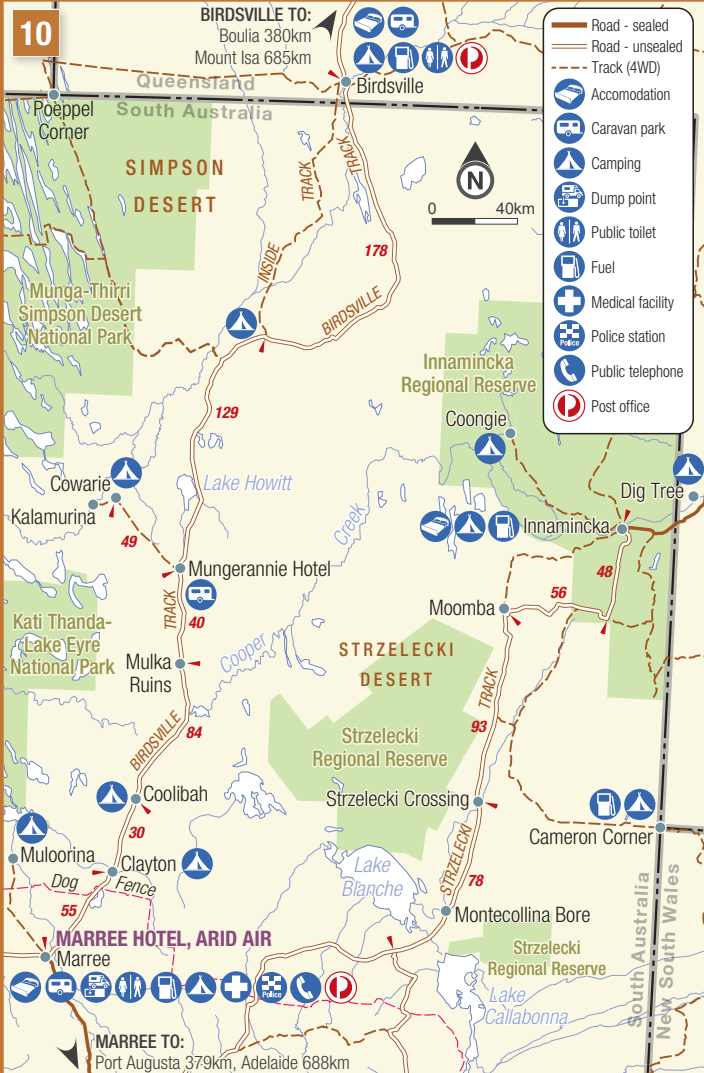

**BIRDSVILLE TO:**  
 Boulia 380km  
 Mount Isa 685km

**MARREE TO:**  
 Port Augusta 379km, Adelaide 688km