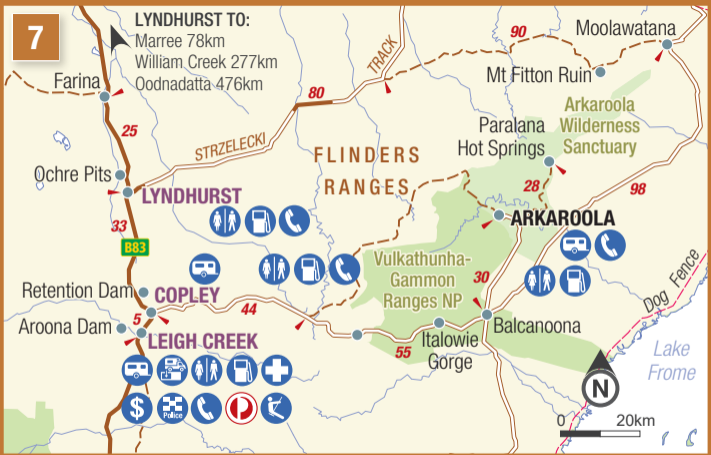

7

LYNDHURST TO:
Marree 78km
William Creek 277km
Oodnadatta 476km

STRZELECKI

FLINDERS RANGES

90

Moolawatana

Mt Fitton Ruin

Arkaroola Wilderness Sanctuary

Paralana Hot Springs

Farina

25

Ochre Pits

LYNDHURST

33

B83

Retention Dam

COPLEY

44

Aroona Dam

5

LEIGH CREEK

Vulkathunha-Gammon Ranges NP

ARKAROOLA

30

Italowie Gorge

55

Balcanoona

28

98

Dog Fence

Lake Frome

0 20km